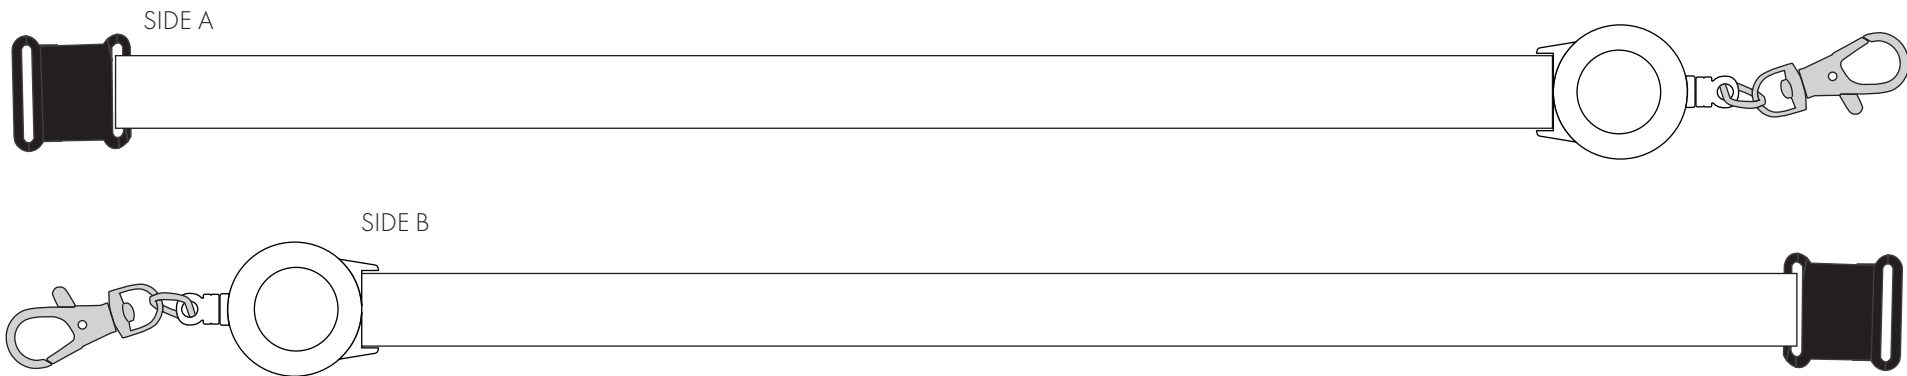

Your Ref:	Quantity:	Product Code: ZL0027
Our Ref:	Version: 1	Product Colour:

PRINTING CONCERNS:**PANTONE REFERENCE(S)**
 Full Colour

PLEASE NOTE:
WE CANNOT GUARANTEE THE
REVERSE ARTWORK POSITION

ARTWORK SCALE 22% Whole Length
Product Size: 900mm x 20mm

ARTWORK SCALE 40%
Product Size: 900mm x 20mm

Product Image for visualisation
- colours may vary

The dashed line is to demonstrate print area and will not appear on your printed item

PLEASE NOTE:

- All colours including print and product are for visual purposes only and should not be regarded as the actual colour of the product and print.
- Some products may vary from batch to batch and may differ from previous orders.
- The colour and texture of a product can also have an effect on the final print colour.
- By approving this order we accept that you understand these terms.